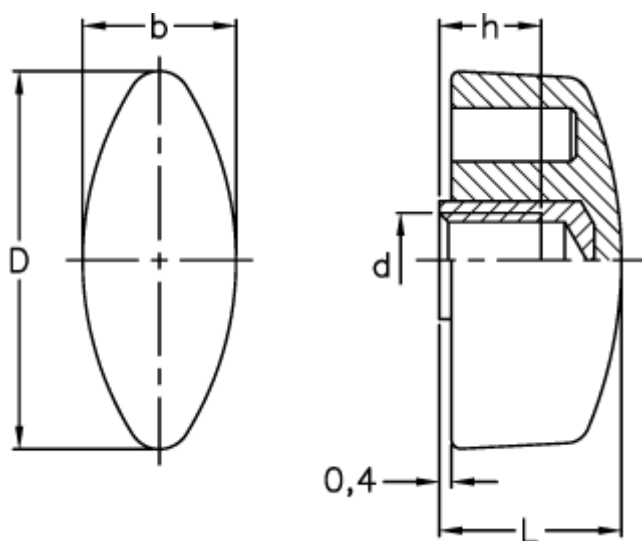

Article number: 2302008356

Description: E+G Wing knob
CT.476/30 B-M8

Measures

b = 13.0

d = 32

d 6H = M8

h = 8

L = 15